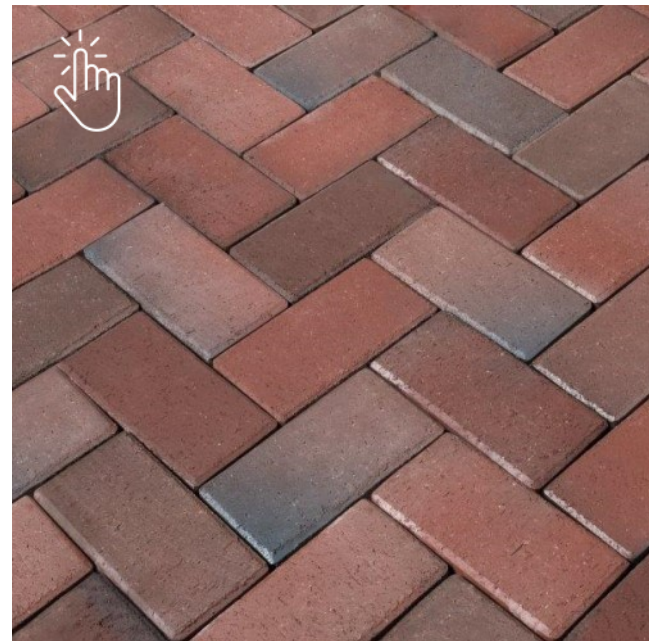

62mm Range Munster Red Brindled

Product Technical Information Sheet

Wienerberger Code	34572980
Production Plant	Bramsche (Germany)
Colour	Red Multi
Texture	Dragfaced
Edge Detail	Chamfered/Nibbed
Pack Quantity	560 No.
Quantity Per m ²	50
Individual Net Weight	2.80 kg