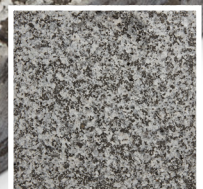

Natural Stone / Granite / Spain / Noche | Azul

# Noche Azul

A Spanish black granite, Noche Azul has dark grey flecks suitable for paving, setts, tactiles, copings and cladding.

SPECIFICATION	SKU: GRA-SPA-NOC-014	
Material	Granite	
Finish	Bush Hammered, Flamed, Honed, Polished, Sawn, Sandblasted	
Density	-	2750 kg/m <sup>3</sup>
GWP (total) kgCO <sub>2</sub> e	ISO 14025 / EN 15804	0.082 per kg
Compressive Strength	BS EN 1926:2006	141 Mpa
Compressive Strength (Freeze/Thaw Resistance)	BS EN 1926:2006	NPD
PPV (Before/After)	BS EN 7932:2003	NPD
Flexural Freeze/Thaw	BS EN 12371:2010	14.9 / 14.1 MPa
Flexural Strength	BS EN 12372:2006	14.9 MPa
Light Reflectance Value	BS EN 84369:2008	Bush Hammered 25.61 : Flamed 25.86 LRV
Open Porosity	BS EN 1936:2006	NPD
Slip Resistance	BS EN 13036-4, BS 7976	NPD
Water Absorption	BS EN 13755:2008	0.2%
Abrasion Resistance	BS EN 14157:2004	16mm