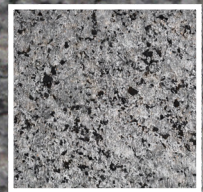

Natural Stone / Granite / Spain / Gris | Plata

# Gris Plata

Gris Plata Spanish granite from Avila has a silver grey with hints of white colouring suitable for public realm projects.

SPECIFICATION	SKU: GRA-SPA-GRI-046	
Material	Granite	
Finish	Bush Hammered, Flamed, Honed, Polished, Sawn, Sandblasted	
Density	-	2620 kg/m <sup>3</sup>
GWP (total) kgCO <sub>2</sub> e	ISO 14025 / EN 15804	0.082 per kg
Compressive Strength	BS EN 1926:2006	178 Mpa
Compressive Strength (Freeze/Thaw Resistance)	BS EN 1926:2006	NPD
PPV (Before/After)	BS EN 7932:2003	NPD
Flexural Freeze/Thaw	BS EN 12371:2010	15.5 / 14.6 MPa
Flexural Strength	BS EN 12372:2006	15.5 MPa
Light Reflectance Value	BS EN 84369:2008	Bush Hammered 41.8 : Flamed 34.2 LRV
Open Porosity	BS EN 1936:2006	NPD
Slip Resistance	BS EN 13036-4, BS 7976	NPD
Water Absorption	BS EN 13755:2008	0.3%
Abrasion Resistance	BS EN 14157:2004	15.8mm

Sawn

Flamed

Specification & technical data aligns with our most recent testing, but is indicative and should be treated as such. Images are for illustrative purposes only, exact colours may vary.