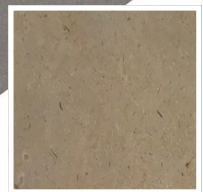

Natural Stone / Limestone / Spain / Cenia | Beige

Cenia

Beige

Cenia Beige, also available in Blue, is a high-quality, durable Spanish limestone, with a clean aesthetic.

SPECIFICATION	SKU: LIM-SPA-CEN-018	
Material	Limestone	
Finish	Bush Hammered / Shotblasted, Flamed, Honed, Sandblasted, Sawn	
Density	-	2635 kg/m ³
GWP (total) kgCO ₂ e	ISO 14025 / EN 15804	0.076 per kg
Compressive Strength	BS EN 1926:2006	201 Mpa
Compressive Strength (Freeze/Thaw Resistance)	BS EN 1926:2006	NPD
PPV (Before/After)	BS EN 7932:2003	NPD
Flexural Freeze/Thaw	BS EN 12371:2010	19.9 / 16.6 MPa
Flexural Strength	BS EN 12372:2006	19.9 MPa
Light Reflectance Value	BS EN 84369:2008	Flamed 33.9 : Sandblasted 52.5 LRV
Open Porosity	BS EN 1936:2006	NPD
Slip Resistance	BS EN 13036-4, BS 7976	Bush Hammered 74 (wet), 88 (dry) : Sandblasted 74 (wet), 84 (dry) SRV/USRV
Water Absorption	BS EN 13755:2008	0.30%
Abrasion Resistance	BS EN 14157:2004	21mm

Flamed

Specification & technical data aligns with our most recent testing, but is indicative and should be treated as such. Images are for illustrative purposes only, exact colours may vary.