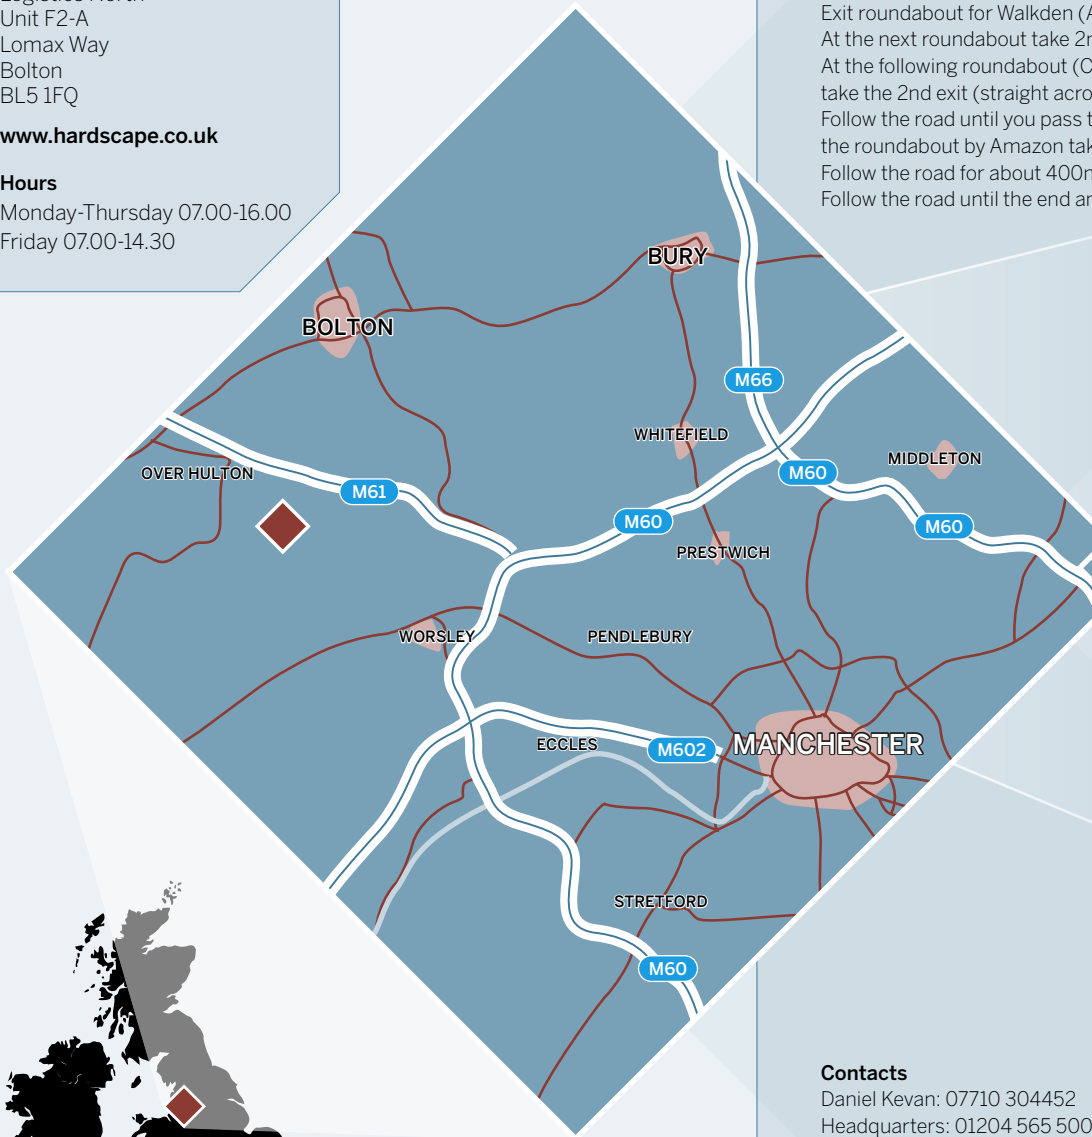

Call us on: **01204 565 500**

Hardscape Products Ltd

Logistics North
Unit F2-A
Lomax Way
Bolton
BL5 1FQ

www.hardscape.co.uk

Hours

Monday-Thursday 07.00-16.00
Friday 07.00-14.30

Directions

Leave the M61 at Junction 4
Exit roundabout for Walkden (A6)
At the next roundabout take 2nd exit (straight across)
At the following roundabout (Costa on your right) again,
take the 2nd exit (straight across)
Follow the road until you pass the Aldi warehouse on your left and at
the roundabout by Amazon take the 1st exit (turn left)
Follow the road for about 400m, then take the second left.
Follow the road until the end and turn left into Hardscape.

HARDSCAPE

Inspire. Select. Supply.

Contacts

Daniel Kevan: 07710 304452
Headquarters: 01204 565 500