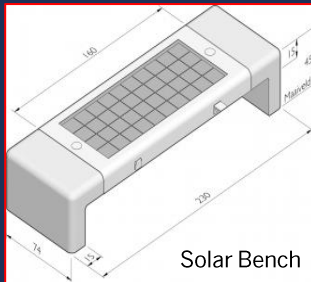

Solar Streetline

Relax and recharge using solar energy

Solar Streetline is a range of benches and tables fitted with integrated solar panels that convert sunlight into clean electricity. This sustainable energy can be used for a wide range of applications.

In addition to charging various devices, it can also be used in public spaces to control and run such things as fountains and waterfalls, or for street lighting. The charging facility provides an extra service for residents and visitors can enjoy the benefits of free electricity while taking some time to relax.

The collection is modern and timeless thanks to its stylish design and the combination of rugged concrete with a high-tech solar panel creates an interesting spatial tension. The transparent space between the solar cells, incorporated into the design of the bench, means that it does not seem too massive, and it also casts an intriguing shadow.

APPLICATIONS

- Market square
- Shopping mall
- City park
- School playground
- Industrial park
- University campus
- Recreational area