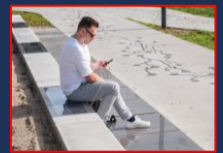

Solar Streetline

Relax and recharge using solar energy

Solar Streetline

Relax and recharge using solar energy

Solar Streetline is a range of benches and tables fitted with integrated solar panels that convert sunlight into clean electricity. This sustainable energy can be used for a wide range of applications.

The collection is modern and timeless thanks to its stylish design and the combination of rugged concrete with a high-tech solar panel creates an interesting spatial tension. The transparent space between the solar cells, incorporated into the design of the bench, means that it does not seem too massive, and it also casts an intriguing shadow.

Seat Solar

Solar Bench

Solar Picnic Set

Solar Measure

APPLICATIONS

- Market square
- Shopping mall
- City park
- School playground
- Industrial park
- University campus
- Recreational area

Light Grey

Dark Grey