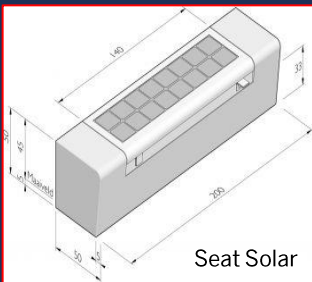

Solar Streetline

Relax and recharge using solar energy

Solar Streetline

Relax and recharge using solar energy

Solar Streetline is a range of benches and tables fitted with integrated solar panels that convert sunlight into clean electricity. This sustainable energy can be used for a wide range of applications.

Seat Solar

Solar Bench

Solar Picnic Set

Solar Measure

APPLICATIONS

- Market square
- Shopping mall
- City park
- School playground
- Industrial park
- University campus
- Recreational area

Light Grey

Dark Grey