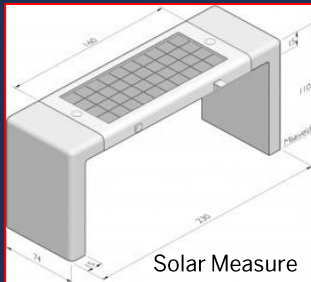

Seat Solar

Solar Bench

Solar Picnic Set

Solar Measure

APPLICATIONS

- Market square
- Shopping mall
- City park
- School playground
- Industrial park
- University campus
- Recreational area

Light Grey

Dark Grey