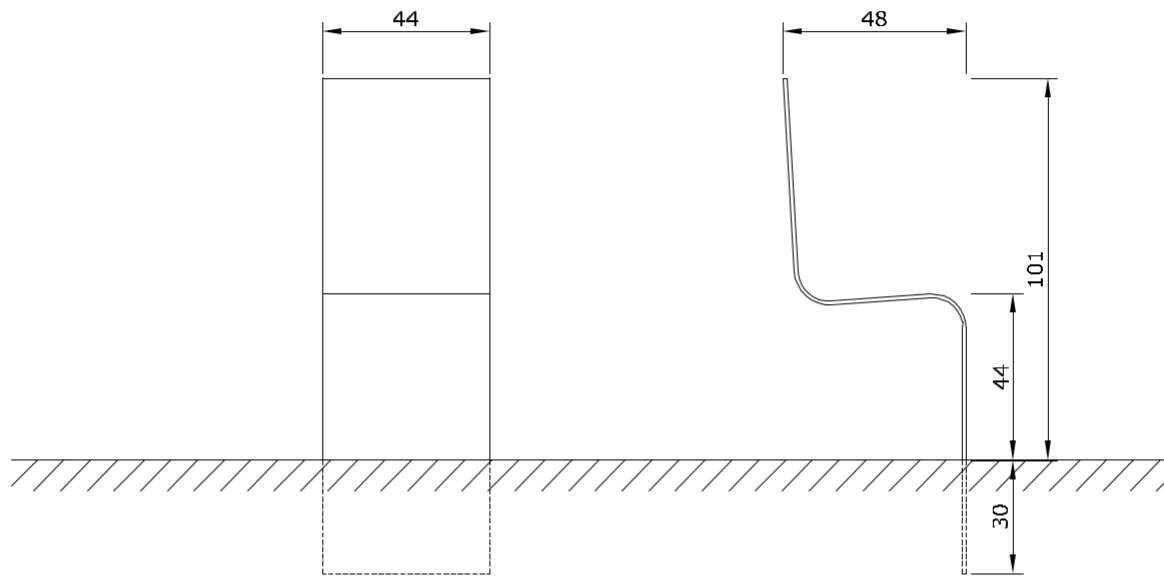

SEDIA PER PARCO  
PARKSTUHL  
PARK CHAIR

**HARDSCAPE**  
Inspire. Select. Supply.

MOD. 4500

Maßstab 1:20