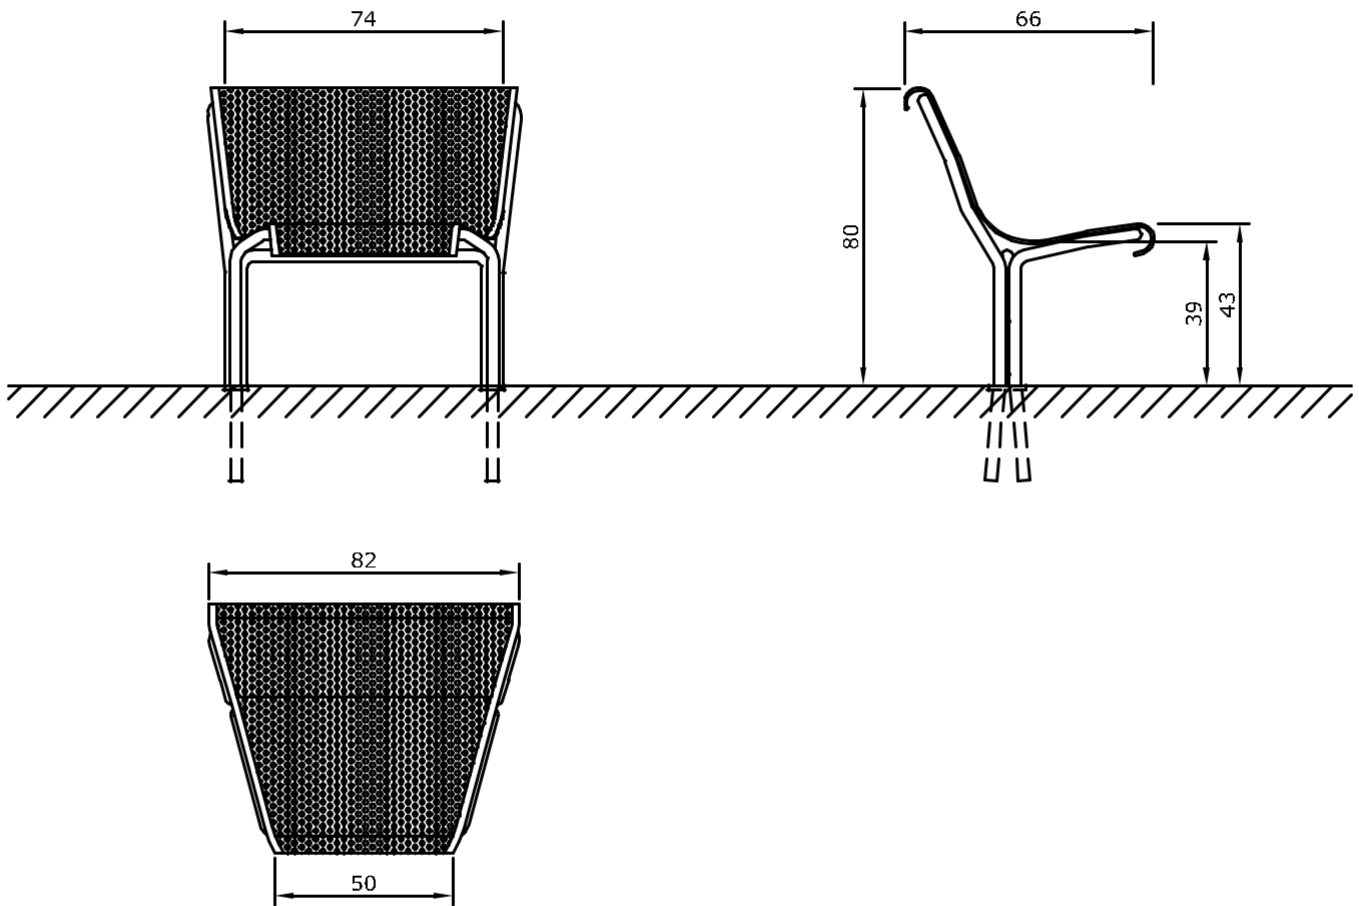

SEDIA PER PARCO
PARKSTUHL
PARK CHAIR

HARDSCAPE
Inspire. Select. Supply.

MOD. 329M

Maßstab 1:20

PANCA PER PARCO
PARKBANK
PARK BENCH

MOD. 330M

Maßstab 1:20