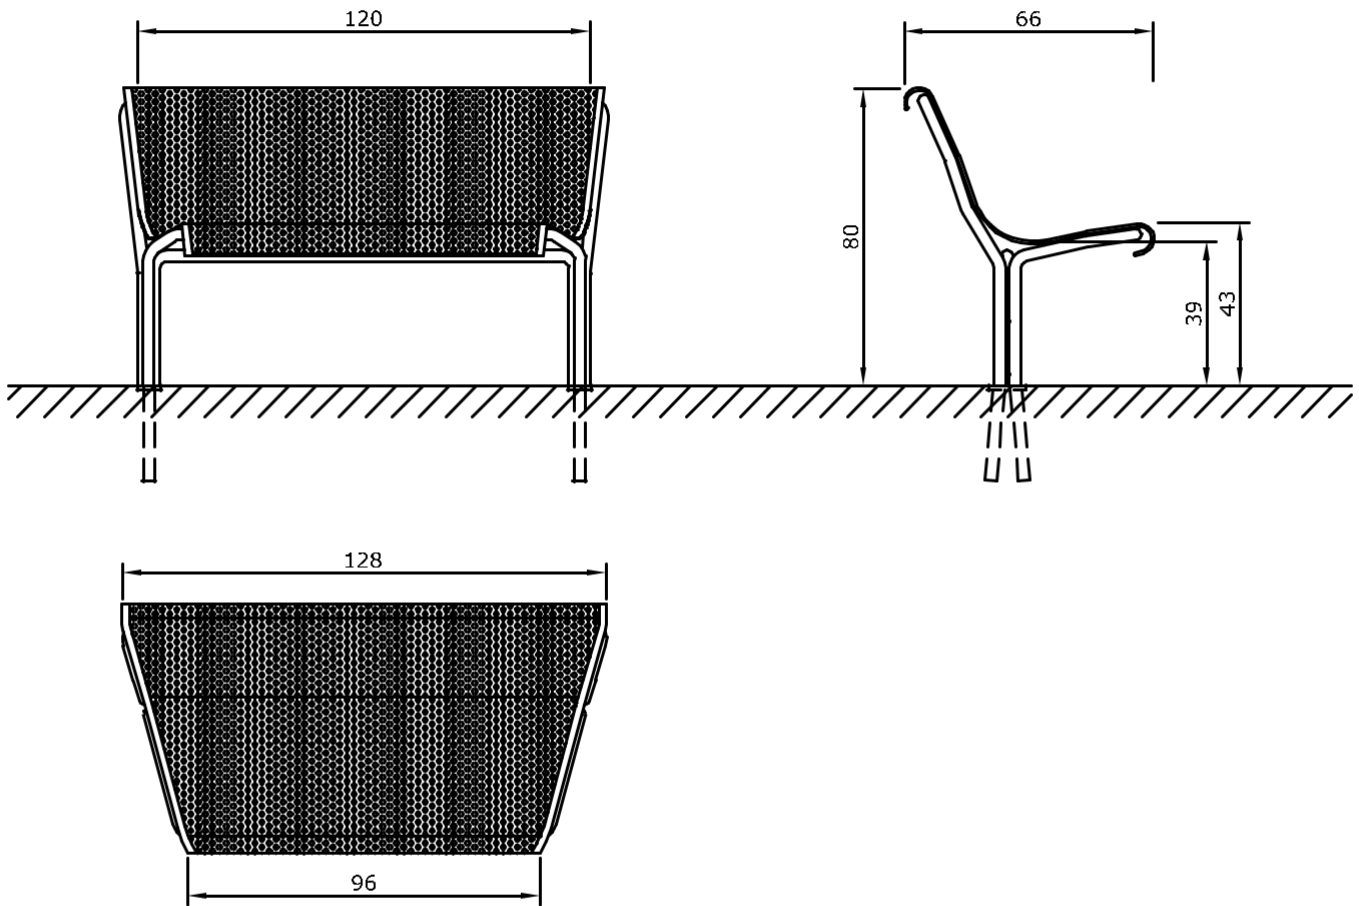

SEDIA PER PARCO
PARKSTUHL
PARK CHAIR

HARDSCAPE
Inspire. Select. Supply.

MOD. 329M

Maßstab 1:20

PANCA PER PARCO
PARKBANK
PARK BENCH

MOD. 330M

Maßstab 1:20