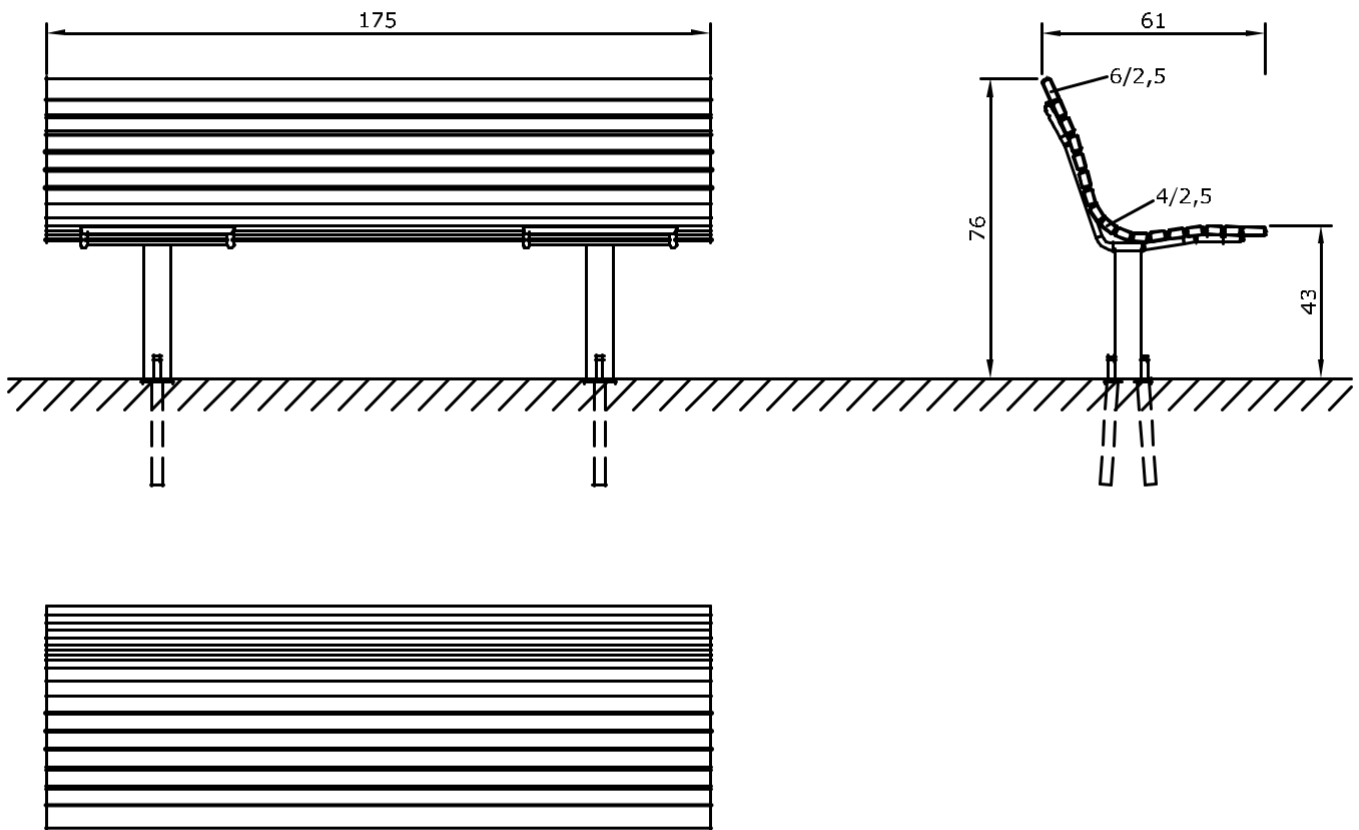

PANCA PER PARCO
PARKBANK
PARK BENCH

MOD. 35

Maßstab 1:20

PANCA PER PARCO
PARKBANK
PARK BENCH

 **HARDSCAPE**
Inspire. Select. Supply.

MOD. 35F

Maßstab 1:20