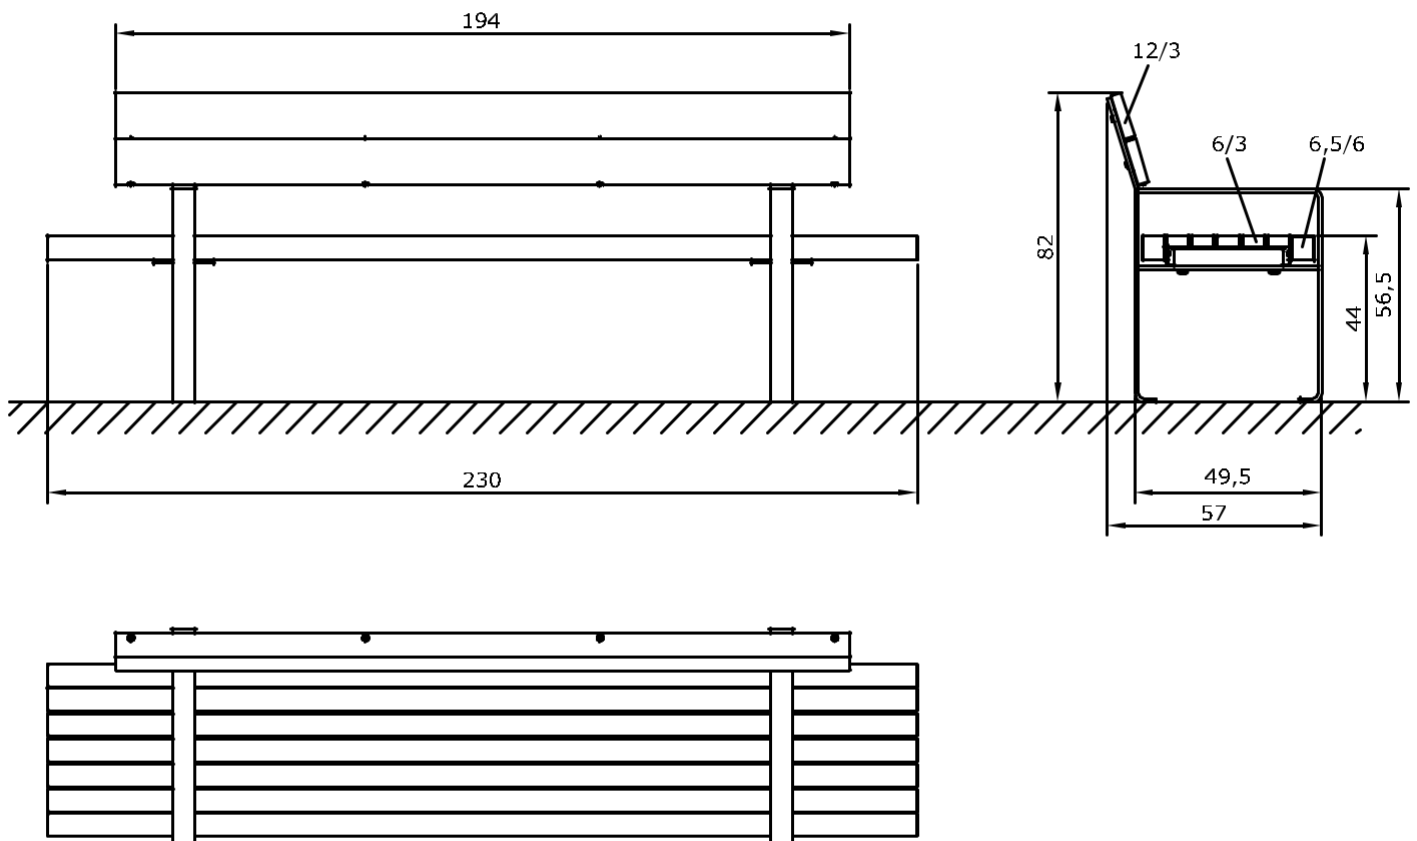

PANCA PER PARCO
PARKBANK
PARK BENCH

HARDSCAPE
Inspire. Select. Supply.

MOD.375L

Maßstab 1:20

PANCA PER PARCO
PARKBANK
PARK BENCH

 **HARDSCAPE**
Inspire. Select. Supply.

MOD.377L

Maßstab 1:20