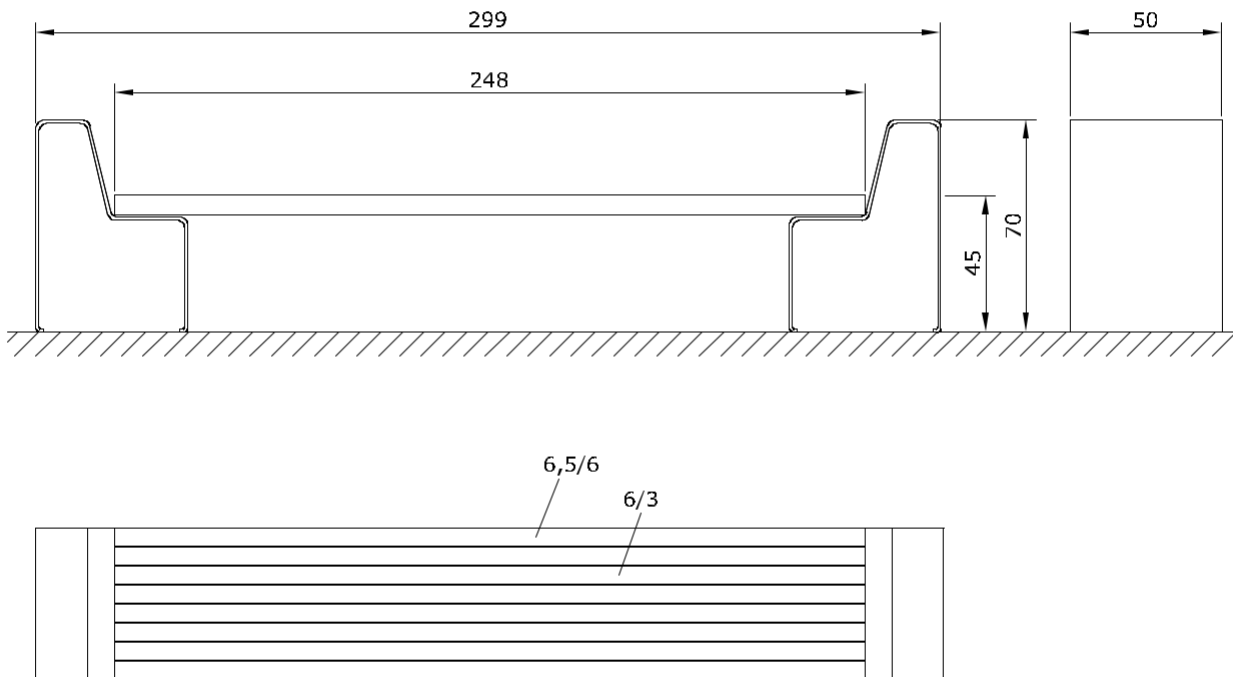

PANCA PER PARCO
PARKBANK
PARK BENCH

HARDSCAPE
Inspire. Select. Supply.

MOD.1315

Maßstab 1:25