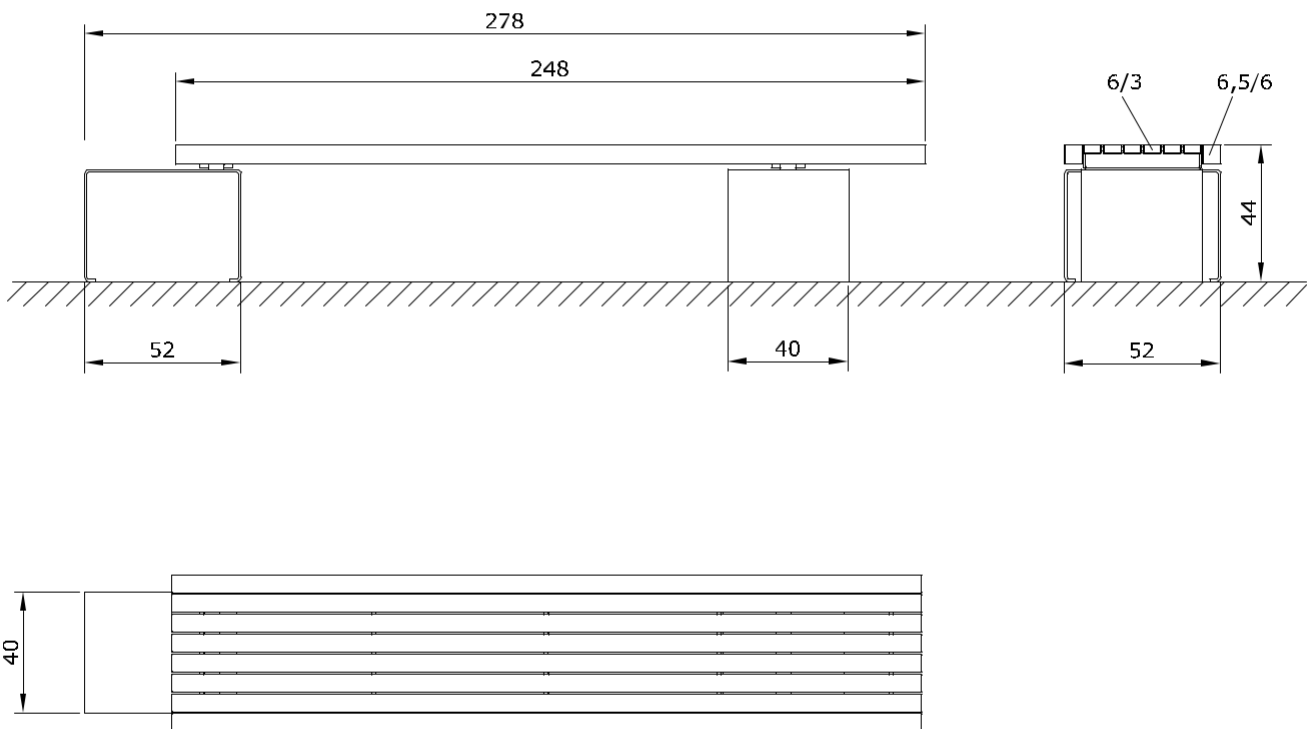

PANCA PER PARCO
PARKBANK
PARK BENCH

HARDSCAPE
Inspire. Select. Supply.

MOD.387

Maßstab 1:25