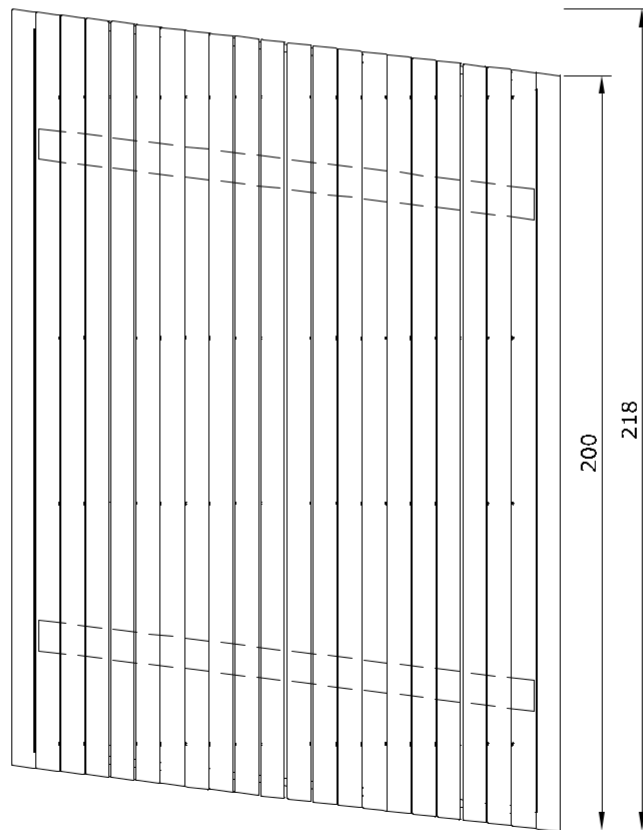

PANCA PER PARCO
PARKBANK
PARK BENCH

HARDSCAPE
Inspire. Select. Supply.

MOD.398

Maßstab 1:20