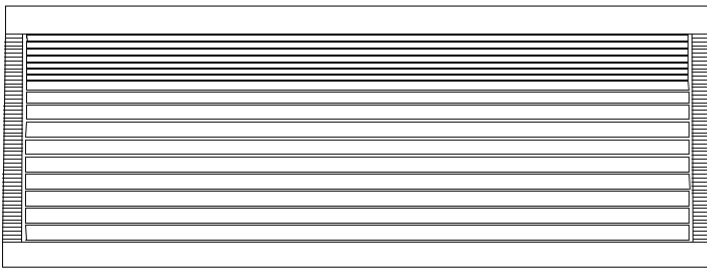

PANCA PER PARCO
PARKBANK
PARK BENCH

HARDSCAPE
Inspire. Select. Supply.

MOD. 51

Maßstab 1:20