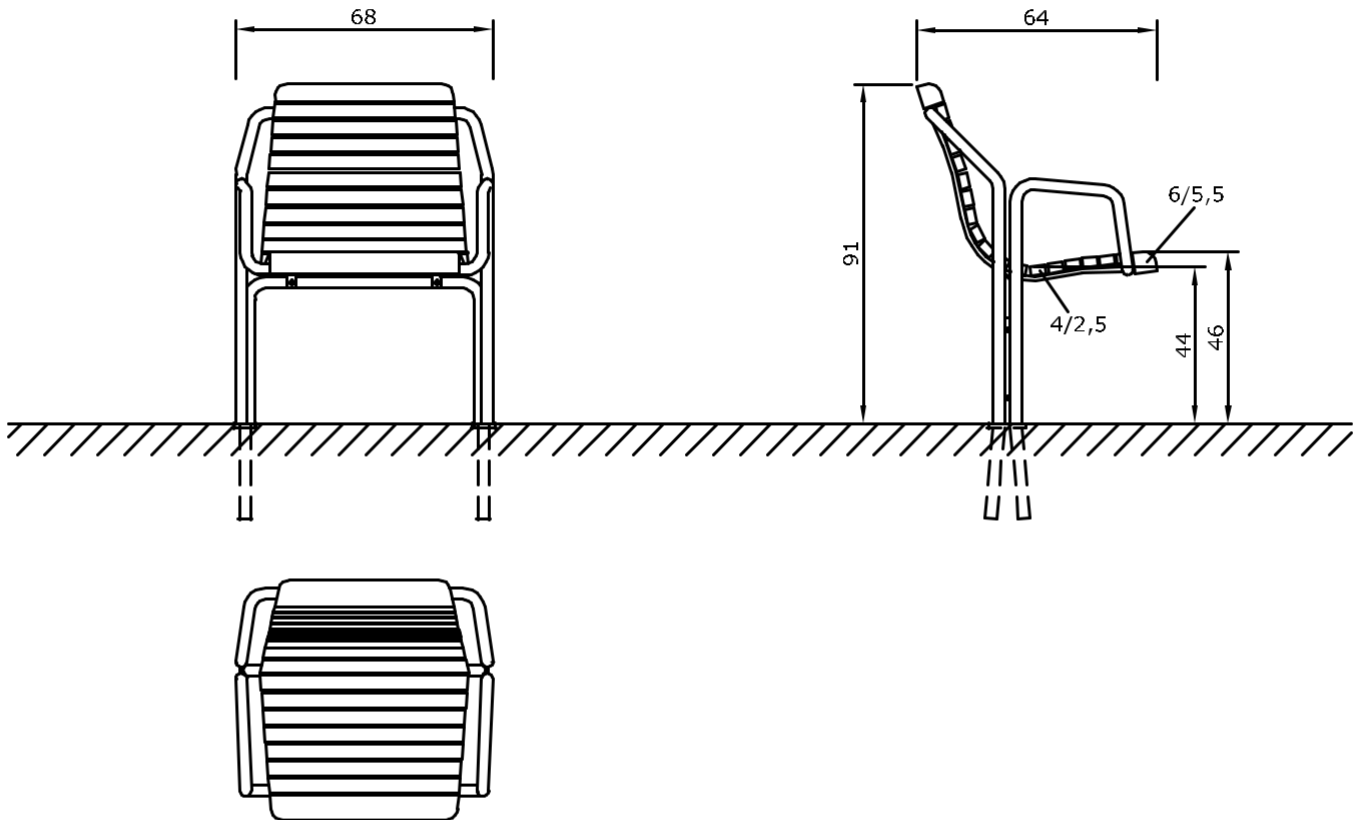

SEDIA PER PARCO
PARKSTUHL
PARK CHAIR

HARDSCAPE
Inspire. Select. Supply.

MOD. 319-S

FISSO/FEST/FIX

LIBERO/FREISTEHEND/FREE-STANDING

Maßstab 1:20

PANCA PER PARCO
PARKBANK
PARK BENCH

HARDSCAPE
Inspire. Select. Supply.

MOD. 320-S

FISSO/FEST/FIX

LIBERO/FREISTEHEND/FREE-STANDING

Maßstab 1:20

PANCA PER PARCO
PARKBANK
PARK BENCH

HARDSCAPE
Inspire. Select. Supply.

MOD. 321-S

FISSO/FEST/FIX

LIBERO/FREISTEHEND/FREE-STANDING

Maßstab 1:20