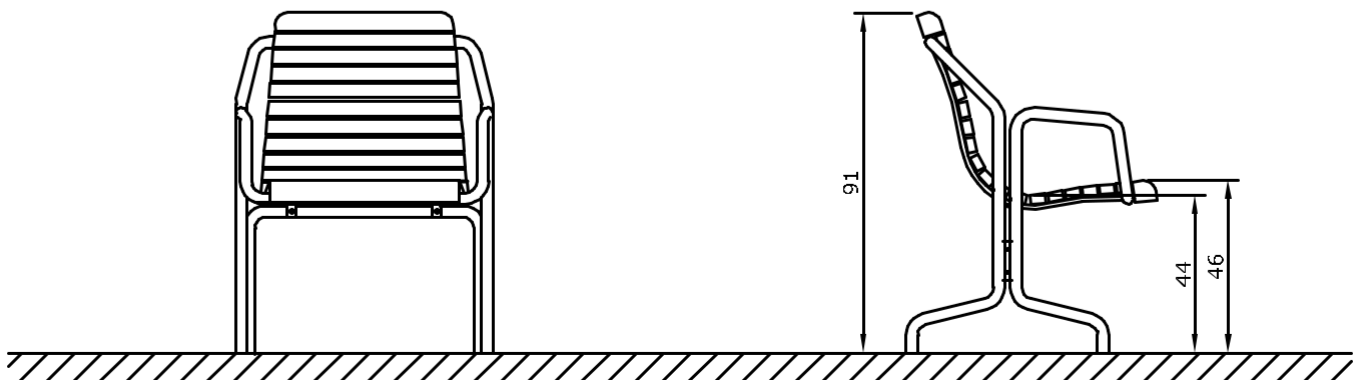

SEDIA PER PARCO
PARKSTUHL
PARK CHAIR

HARDSCAPE
Inspire. Select. Supply.

MOD. 319-S

FISSO/FEST/FIX

LIBERO/FREISTEHEND/FREE-STANDING

Maßstab 1:20

PANCA PER PARCO
PARKBANK
PARK BENCH

HARDSCAPE
Inspire. Select. Supply.

MOD. 320-S

FISSO/FEST/FIX

LIBERO/FREISTEHEND/FREE-STANDING

Maßstab 1:20

PANCA PER PARCO
PARKBANK
PARK BENCH

HARDSCAPE
Inspire. Select. Supply.

MOD. 321-S

FISSO/FEST/FIX

LIBERO/FREISTEHEND/FREE-STANDING

Maßstab 1:20