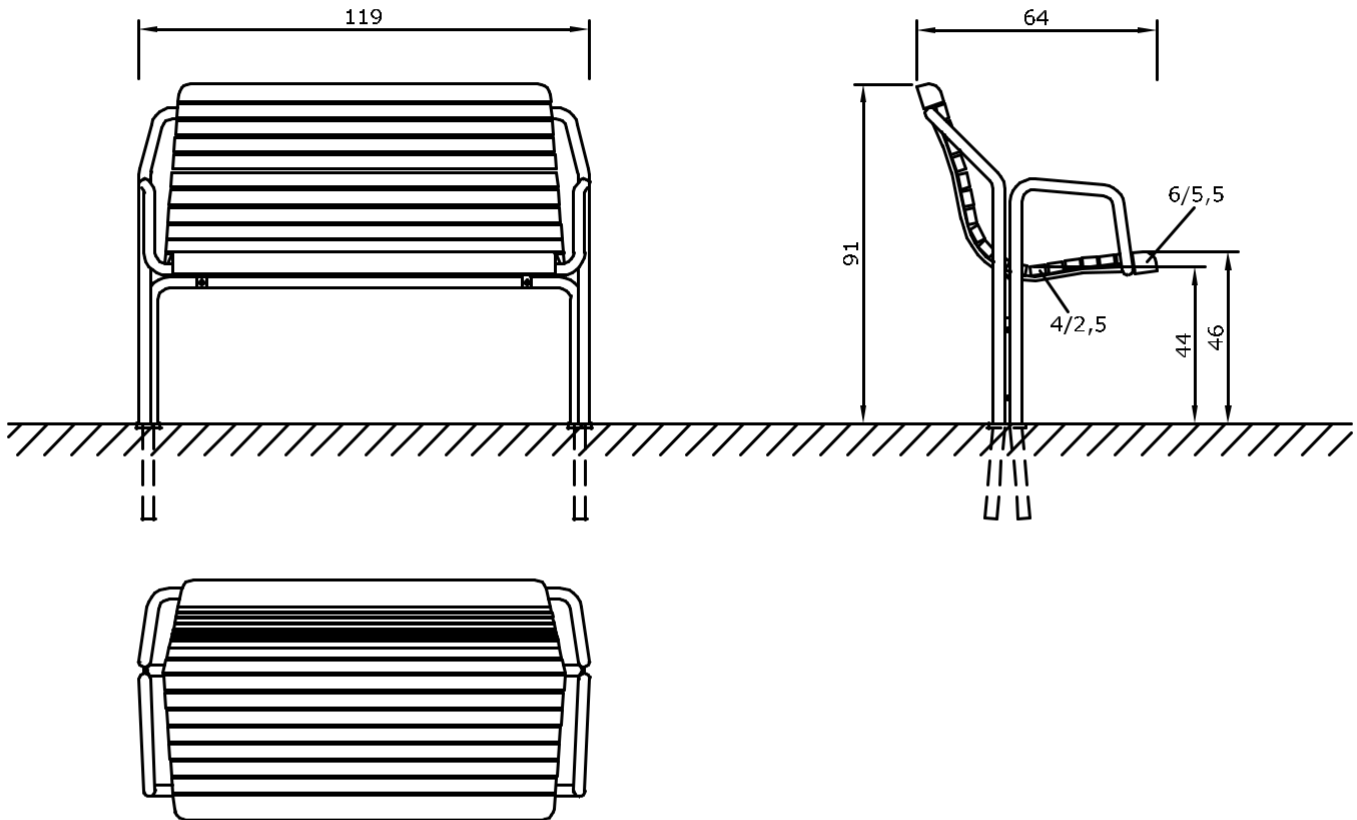

SEDIA PER PARCO
PARKSTUHL
PARK CHAIR

HARDSCAPE
Inspire. Select. Supply.

MOD. 319-S

FISSO/FEST/FIX

LIBERO/FREISTEHEND/FREE-STANDING

Maßstab 1:20

PANCA PER PARCO
PARKBANK
PARK BENCH

HARDSCAPE
Inspire. Select. Supply.

MOD. 320-S

FISSO/FEST/FIX

LIBERO/FREISTEHEND/FREE-STANDING

Maßstab 1:20

PANCA PER PARCO
PARKBANK
PARK BENCH

HARDSCAPE
Inspire. Select. Supply.

MOD. 321-S

FISSO/FEST/FIX

LIBERO/FREISTEHEND/FREE-STANDING

Maßstab 1:20