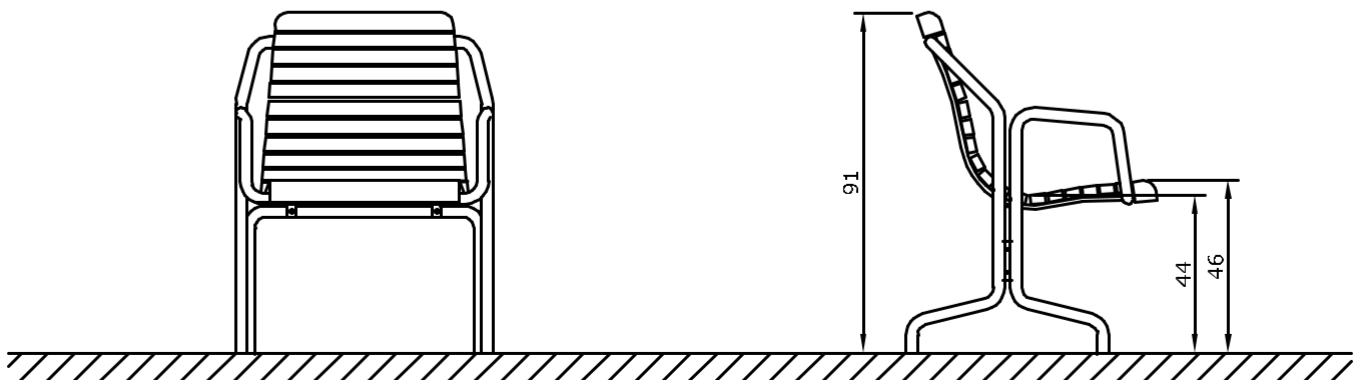

SEDIA PER PARCO
PARKSTUHL
PARK CHAIR

HARDSCAPE
Inspire. Select. Supply.

MOD. 319-S

FISSO/FEST/FIX

LIBERO/FREISTEHEND/FREE-STANDING

Maßstab 1:20

PANCA PER PARCO
PARKBANK
PARK BENCH

HARDSCAPE
Inspire. Select. Supply.

MOD. 320-S

FISSO/FEST/FIX

LIBERO/FREISTEHEND/FREE-STANDING

Maßstab 1:20

PANCA PER PARCO
PARKBANK
PARK BENCH

HARDSCAPE
Inspire. Select. Supply.

MOD. 321-S

FISSO/FEST/FIX

LIBERO/FREISTEHEND/FREE-STANDING

Maßstab 1:20