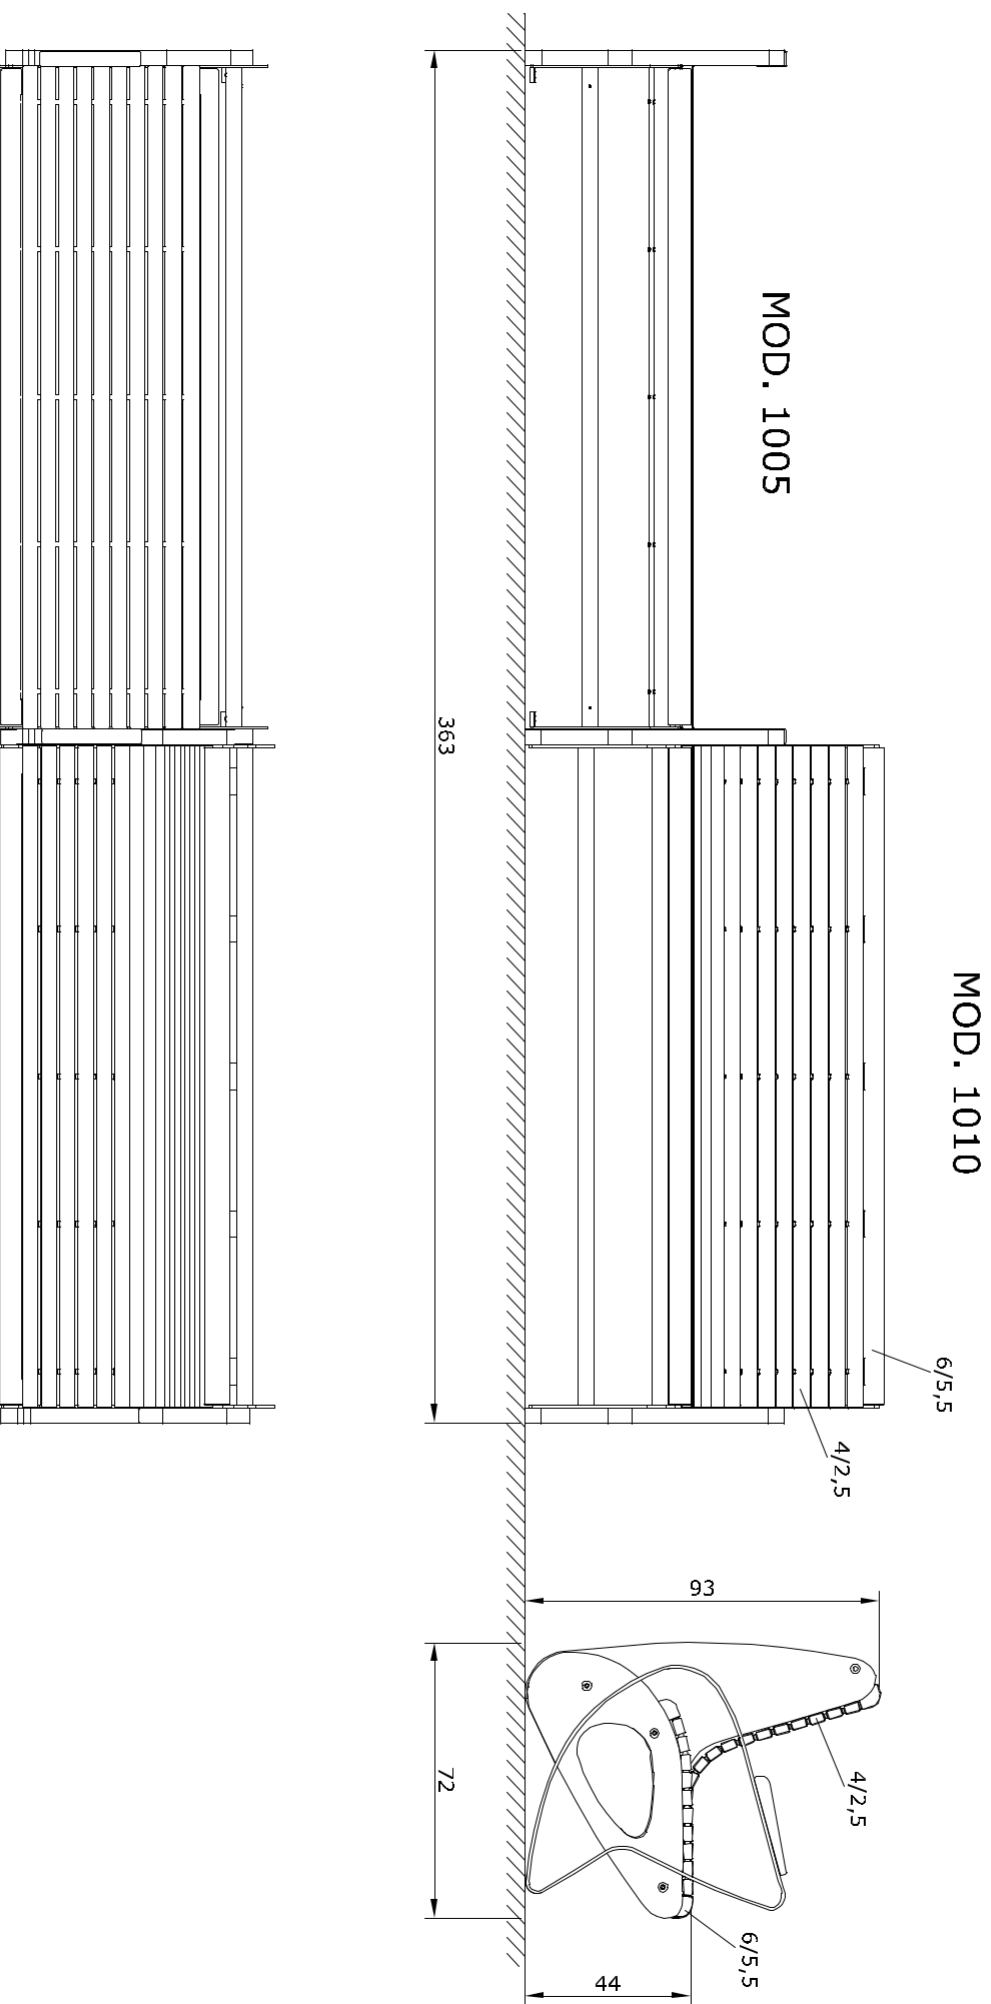

PANCA PER PARCHI  
PARKBANK  
BENCH

MOD.1010-1005

**HARDSCAPE**  
Inspire. Select. Supply.

Maßstab 1:20