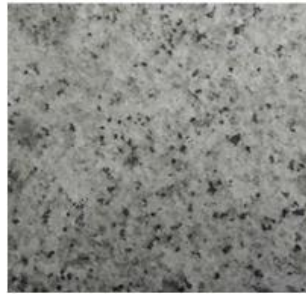

# Indicative Datasheet

Commercial Name: Oro Cristal  
Stone Type: Silver Grey / Granite  
Place of Origin: Madrid, Spain

Characteristics	Class	Related Standards
Flexural Strength	Class 2	BS EN 1341 / 1343
Abrasion Resistance	Class 1	BS EN 14157:2004
Unpolished Slip Resistance	Satisfactory	BS EN 1341 / 1342
Water Absorption	Class 1	BS EN 1341 / 1342 / 1343