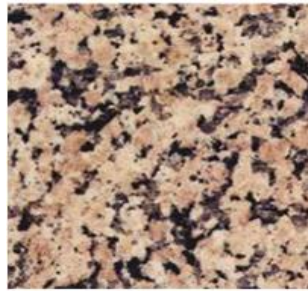

# Indicative Datasheet

Commercial Name: Rosa Monforte  
 Stone Type: Pink / Granite  
 Place of Origin: Coimbra, Portugal

Characteristics	Class	Related Standards
Flexural Strength	Class 2	BS EN 1341 / 1343
Abrasion Resistance	Class 1	BS EN 14157:2004
Unpolished Slip Resistance	Satisfactory	BS EN 1341 / 1342
Water Absorption	Class 2	BS EN 1341 / 1342 / 1343