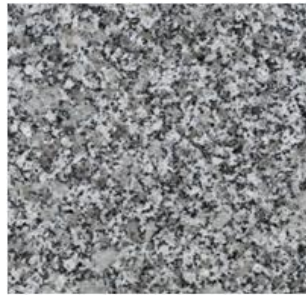

# Indicative Datasheet

Commercial Name: Gris Cadalso  
Stone Type: Mid Grey / Granite  
Place of Origin: Madrid, Spain

Characteristics	Class	Related Standards
Flexural Strength	Class 2	BS EN 1341 / 1343
Abrasion Resistance	Class 1	BS EN 14157:2004
Unpolished Slip Resistance	Satisfactory	BS EN 1341 / 1342
Water Absorption	Class 2	BS EN 1341 / 1342 / 1343