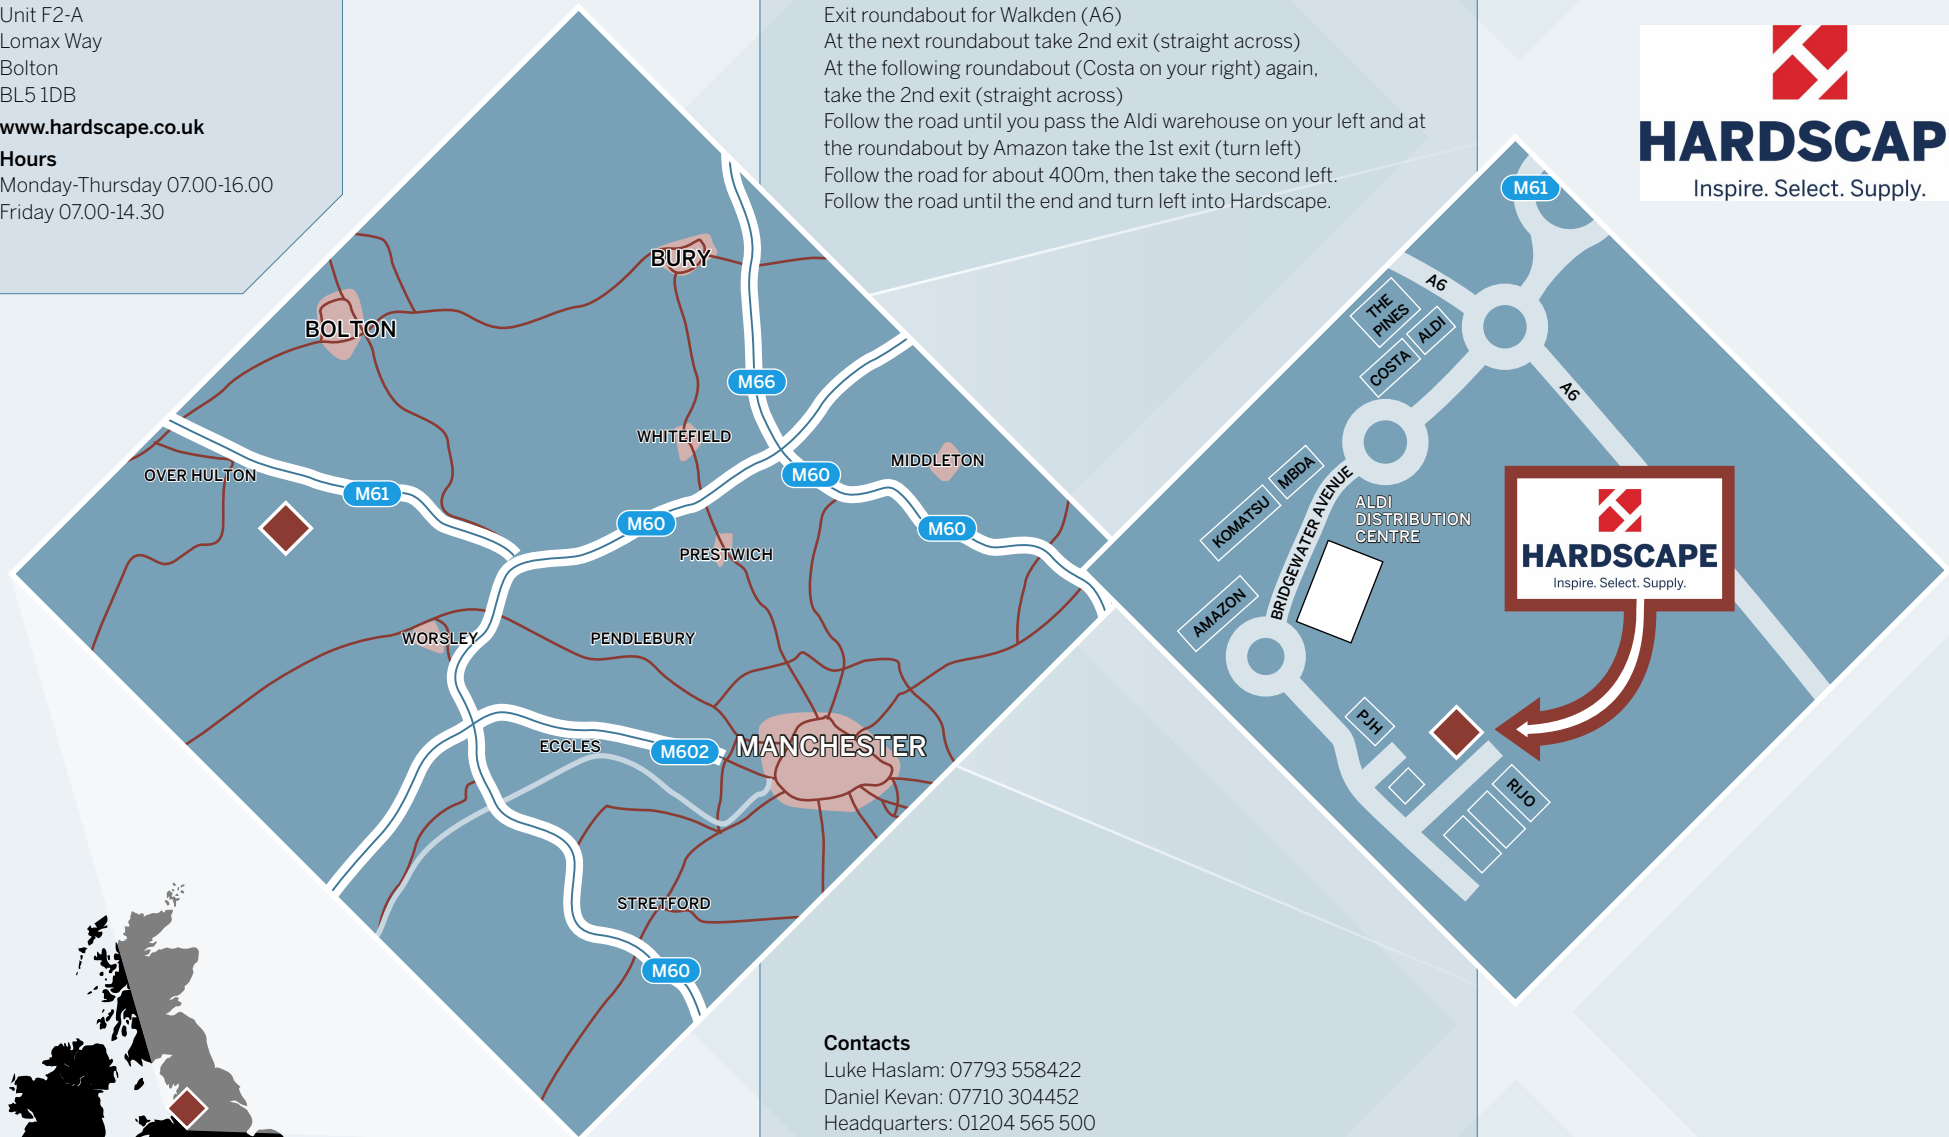

Call us on: **01204 565 500**

Hardscape Products Ltd

Logistics North
Unit F2-A
Lomax Way
Bolton
BL5 1DB

www.hardscape.co.uk

Hours

Monday-Thursday 07.00-16.00
Friday 07.00-14.30

Directions

Leave the M61 at Junction 4
Exit roundabout for Walkden (A6)
At the next roundabout take 2nd exit (straight across)
At the following roundabout (Costa on your right) again, take the 2nd exit (straight across)
Follow the road until you pass the Aldi warehouse on your left and at the roundabout by Amazon take the 1st exit (turn left)
Follow the road for about 400m, then take the second left.
Follow the road until the end and turn left into Hardscape.